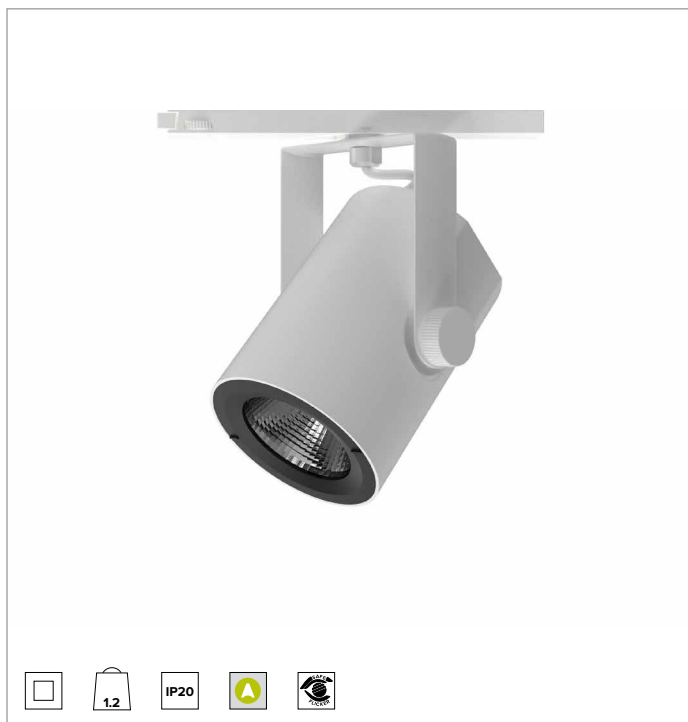

T032MWR930CAPW | RAY 115

Professional adjustable LED projector

	3000K	H(m)	D(m)	Emax(lx)
	Ra90		45°	
Fixture Power	41W	1	0.84	7247
Source Flux	4767lm	2	1.67	1812
Fixture Flux	4142lm	3	2.51	805
Efficacy	100lm/W	4	3.35	453
TS834	Imax=1528cd/klm	Imax	7284cd	5
			4.18	290

CCT nominal: 3000K

Lifetime (L80/B10): >50000h tq +25°C

ILLUMINOTECHNICAL CHARACTERISTICS

Reflector with ellipsoidal facets in reflective anodised aluminium. Interchangeable reflectors available as accessories.

Optic: REFLECTOR

Beam angles: MWFL

Optical efficiency: 87%

Fixture flux: 4142lm

Luminous efficacy: 100lm/W

Photobiological safety: Compliant with RG1 low risk group

MECHANICAL CHARACTERISTICS

Painted die-cast aluminium body. Black painted polycarbonate front ring. Adjustable from 0° to -90° on the vertical plane and 359° on the horizontal plane. Mechanical beam locking system on the vertical plane and friction beam locking system on the horizontal plane. The centre of gravity always remains in axis with the track regardless of the aiming.

Colour and finish: Plaster white

Dimensions: 115

Weight: 1.2Kg

Degree of protection: IP20

ELECTRICAL CHARACTERISTICS

CASAMBI electronic driver integrated into the track adapter.

Fixture Power: 41W

Power supply: 220-240Vac 50/60Hz