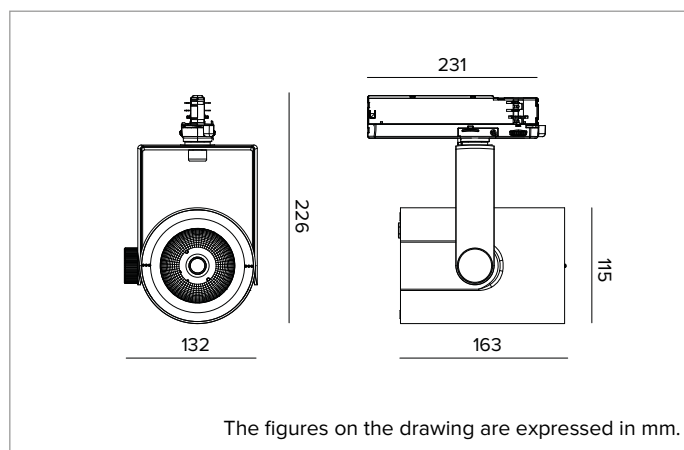

T032MWR930CAPW | RAY 115

Professional adjustable LED projector

	3000K	H(m)	D(m)	Emax(lx)
	Ra90		45°	
Fixture Power	41W	1	0.84	7247
Source Flux	4767lm	2	1.67	1812
Fixture Flux	4142lm	3	2.51	805
Efficacy	100lm/W	4	3.35	453
TS834	Imax=1528cd/klm	Imax	7284cd	5
			4.18	290

Optic: REFLECTOR

Beam angles: MWFL

Optical efficiency: 87%

Fixture flux: 4142lm

Luminous efficacy: 100lm/W

Photobiological safety: Compliant with RG1 low risk group

MECHANICAL CHARACTERISTICS

Painted die-cast aluminium body. Black painted polycarbonate front ring. Adjustable from 0° to -90° on the vertical plane and 359° on the horizontal plane. Mechanical beam locking system on the vertical plane and friction beam locking system on the horizontal plane. The centre of gravity always remains in axis with the track regardless of the aiming.

Colour and finish: Plaster white

Dimensions: 115

Weight: 1.2Kg

Degree of protection: IP20

ELECTRICAL CHARACTERISTICS

CASAMBI electronic driver integrated into the track adapter.

Fixture Power: 41W

Power supply: 220-240Vac 50/60Hz